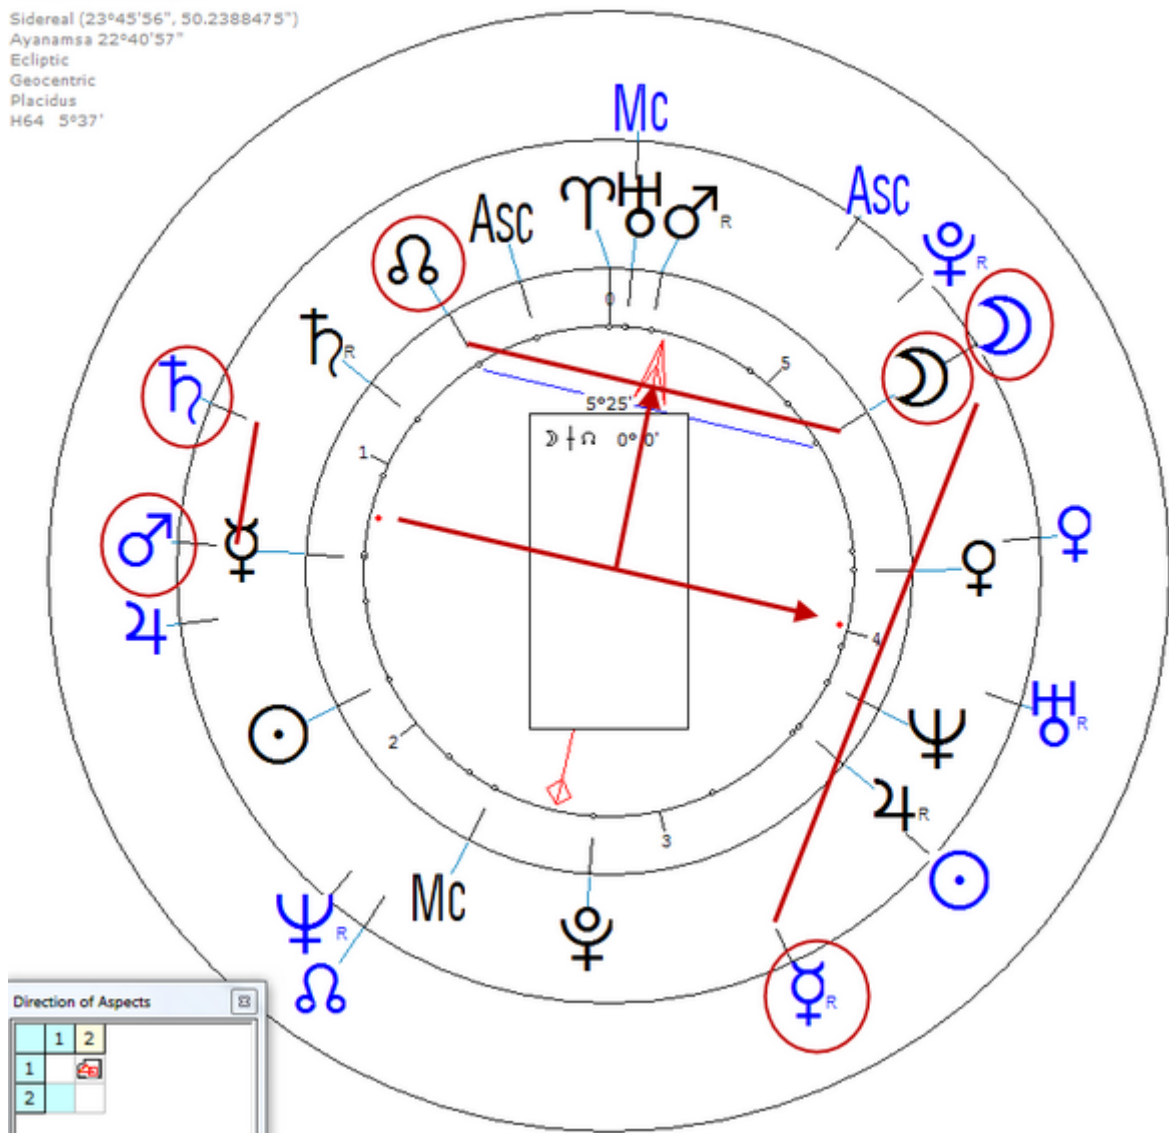

Sidereal (23°45'56", 50.2388475")

Ayanamsa 22°40'57"

Ecliptic

Geocentric

Placidus

H64 5°37'

Ferrer, Nino

15 August 1934 at 05:15 (= 05:15 AM )Genova, Italy, 44n25, 8e57  
Italian singer and songwriter of pop music.